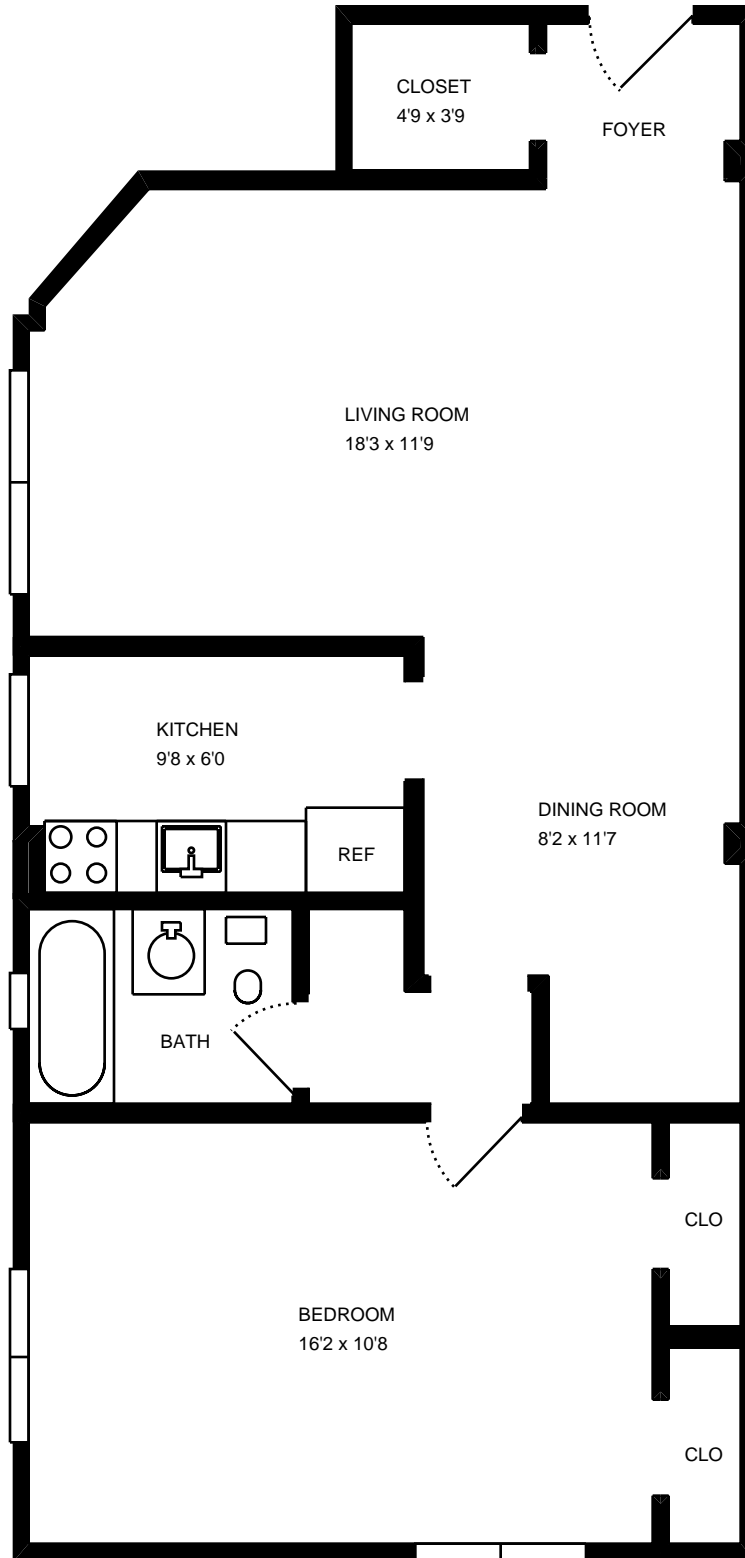

REAL ESTATE MEASURE

Website RE
Order #RE9800-3248
Measure #7254405
Measured 12/21/11

Property Address:
3 bayard
apt 3
pittsburgh, PA 15213

Total interior square footage on page: 634 sf